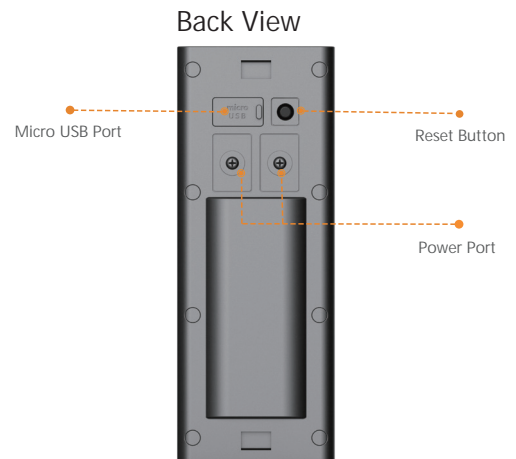

Specifications

Camera

5 Megapixel progressive CMOS
5MP(2560 x 1920)
Night Vision: 5m(16.5ft) distance 2.0mm
fixed lens
Field of View: 164°

Video & Audio

Video Compression: H.265
Audio Compression: AAC
Up to 15fps Frame Rate
Two-way Bidirectional Talk Echo
cancellation

Notice Management

Call Notification
Motion Detection
Human Detection
Configurable Detection Area

Network

Wi-Fi: IEEE802.11b/g/n, 2.4GHz
Imou life app: iOS, Android

Auxiliary Interface

Built-in Mic & Speaker
Reset button
Micro USB power port

General

AC12~24V, DC12/24V Power supply
6200 mAh battery
Power Consumption: <0.7A
Surface mounted
Working Environment: -20 ~ +50 °C, Less than 95%RH
CE EMC, CE RED, CE LVD, FCC, FCC ID, IC, ICID

What's in the box