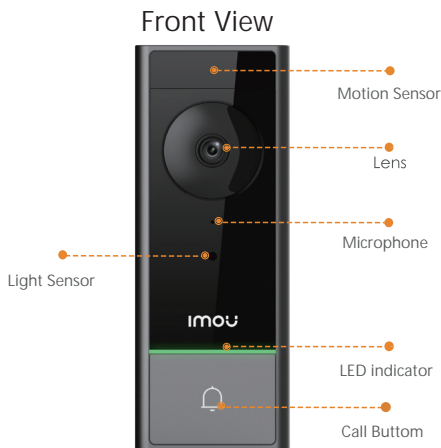

Specifications

Camera

5 Megapixel progressive CMOS
5MP(2560 x 1920)
Night Vision: 5m(16.5ft) distance 2.0mm
fixed lens
Field of View: 164°

Video & Audio

Video Compression: H.265
Audio Compression: AAC
Up to 15fps Frame Rate
Two-way Bidirectional Talk Echo
cancellation

Notice Management

Call Notification
Motion Detection
Human Detection
Configurable Detection Area

Network

Wi-Fi: IEEE802.11b/g/n, 2.4GHz
Imou life app: iOS, Android

Auxiliary Interface

Built-in Mic & Speaker
Reset button
Micro USB power port

General

AC12~24V, DC12/24V Power supply
6200 mAh battery
Power Consumption: <0.7A
Surface mounted
Working Environment: -20 ~ +50 °C, Less than 95%RH
CE EMC, CE RED, CE LVD, FCC, FCC ID, IC, ICID

What's in the box