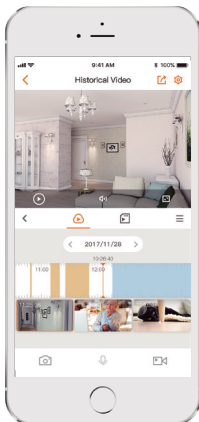

Stay close with what you care

With Cloud service , you will have access to what you care as long as Internet is available. You can record motion videos on Cloud and play back any time any where.

<http://www.imou life.com>